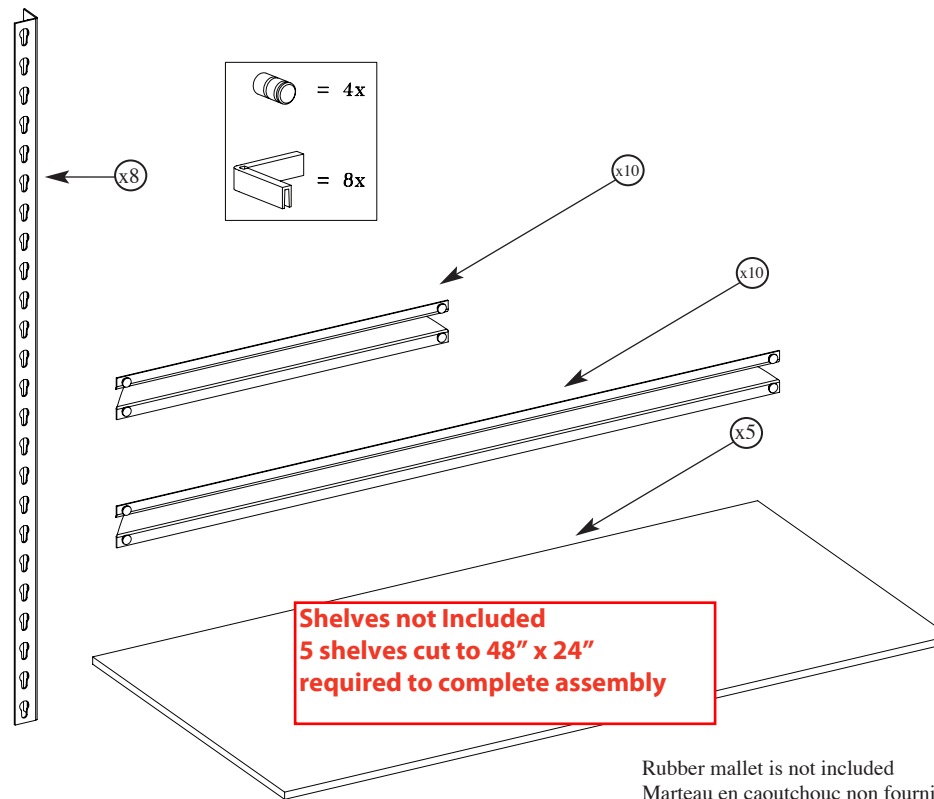

Assembly Instructions
STEEL SHELVING
Instrucciones de Ensamblaje
ESTANTERÍA DE ACERO
Instructions Assemblage
RAYONNAGE EN ACIER

Shelves not Included
5 shelves cut to 48" x 24"
required to complete assembly

Limited Lifetime Warranty

Gorilla Rack Products is a division of
Rapid Rack Industries, Inc.
14421 Bonelli Street
City of Industry, CA 91746
REV 05/27/09

www.GORILLARACK.com

(800) 736-7225

WEEKDAYS 8:00 am. - 5:00 pm. Pacific Time

Lunes - Viernes: 8:00 a.m. - 5:00 pm. Horario estándar del Pacífico

Du lundi au vendredi, de 8 h à 17 h, heure normale du Pacifique

1

Rubber mallet is not included
Marteau en caoutchouc non fourni
Martillo de goma no incluido

2

3

4

5